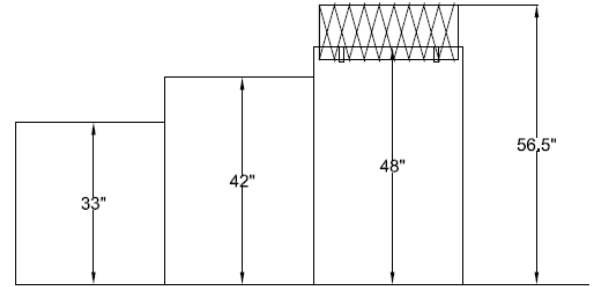

imagine a place[®]

Spatial Division Idea Starters

imagine a place

Staks Partition System: [CLICK HERE FOR INFO](#)

Panel heights (accessory heights vary)

Heya Screens: [CLICK HERE FOR INFO](#)

Panel height = max 69.5"